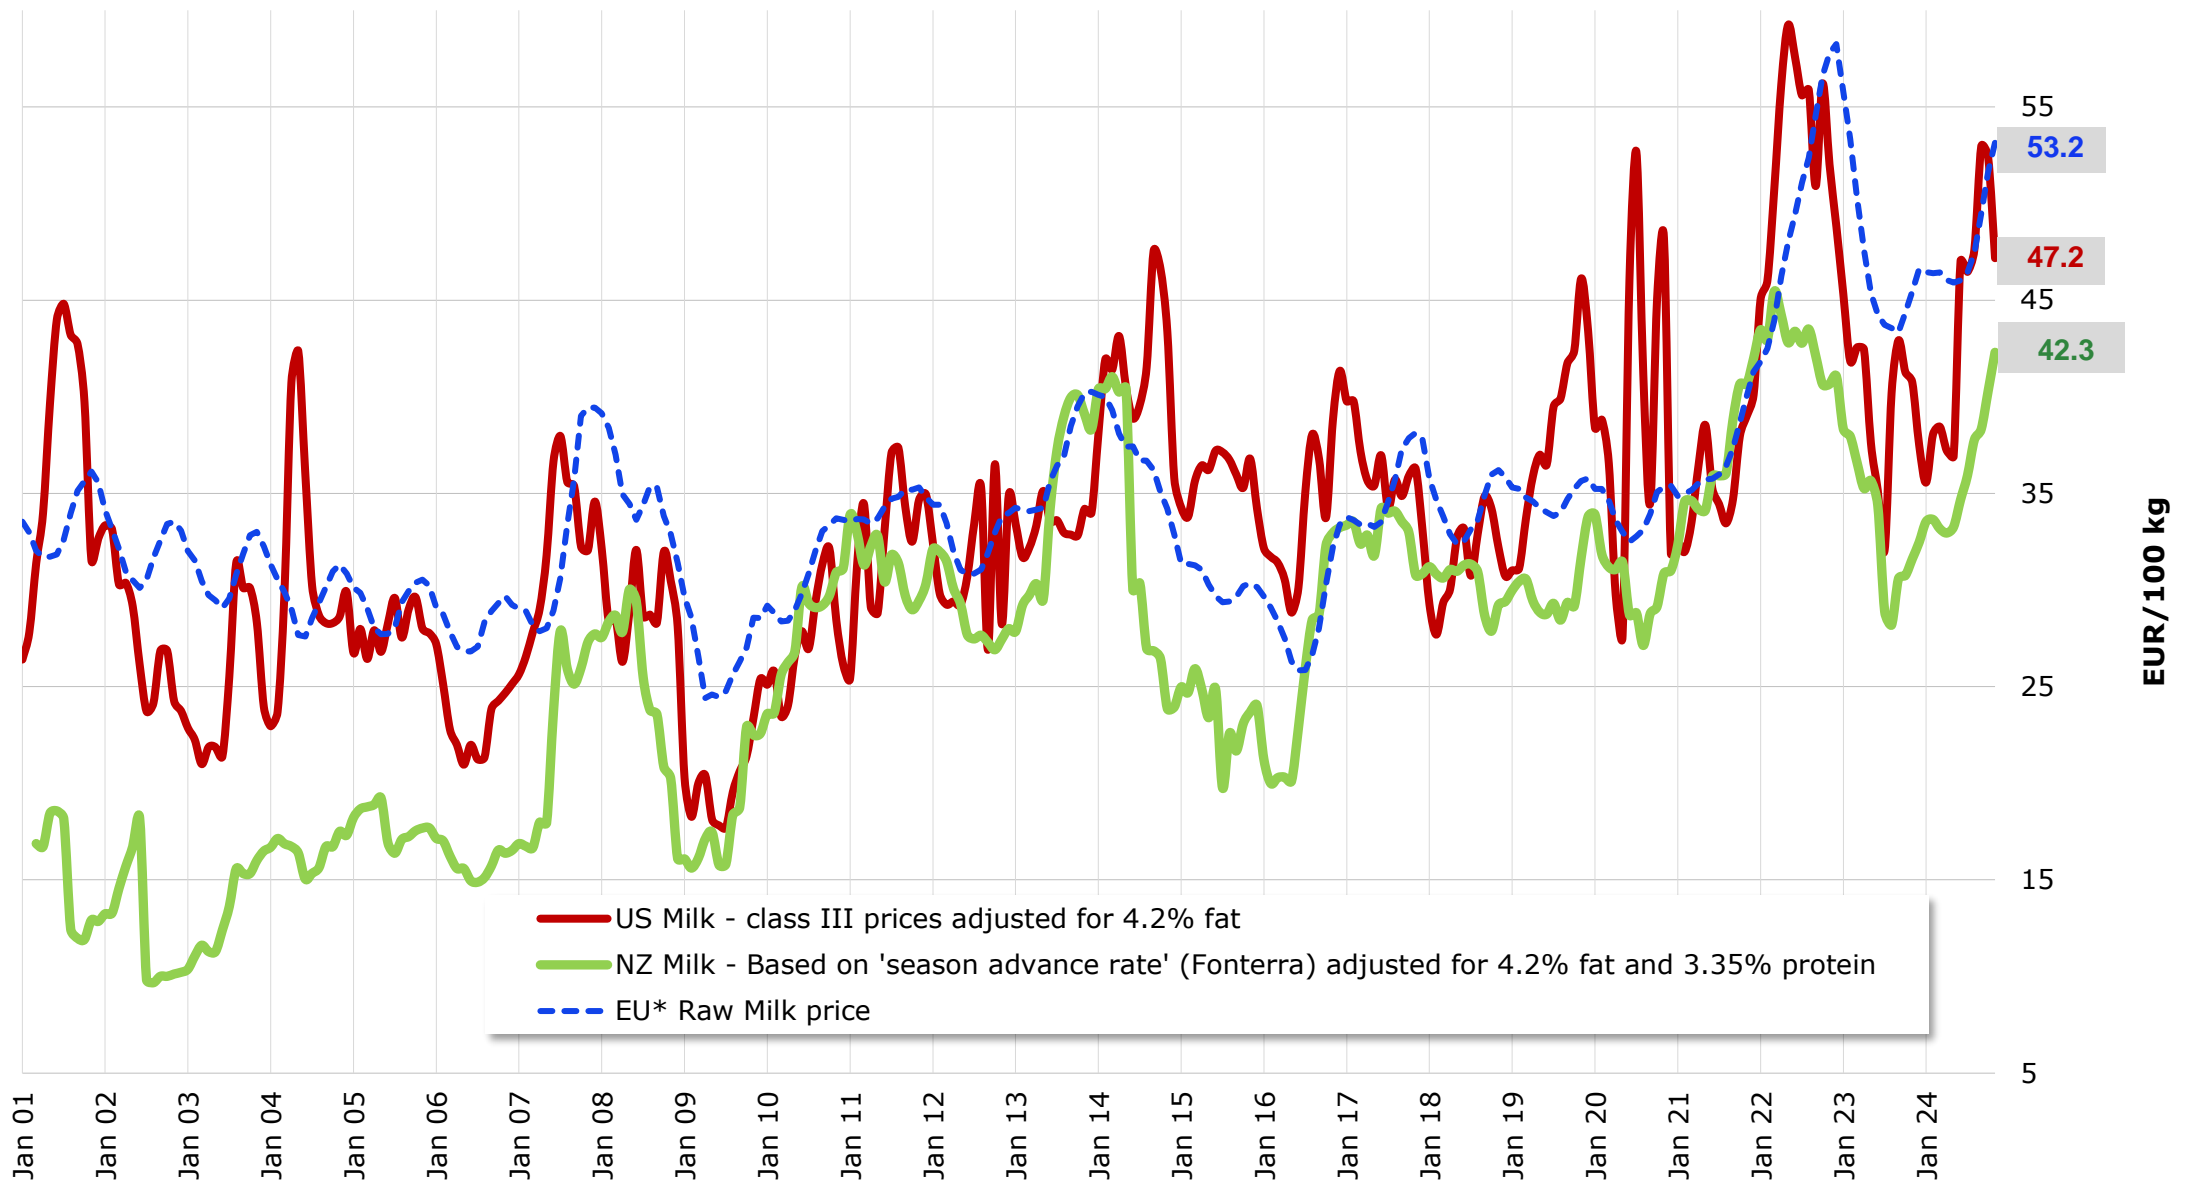

**U.S. latest Milk Prices Evolution**

Source : USDA, CLAL, ZuivelNL

\* without UK from 02/2020 onwards

**New Zealand latest Milk Prices Evolution**

Source : USDA, CLAL, ZuivelNL

\* without UK from 02/2020 onwards

## U.S. and New Zealand Milk Prices Evolution

Source : : USDA, ZuivelNL, CLAL

\* without UK from 02/2020 onwards