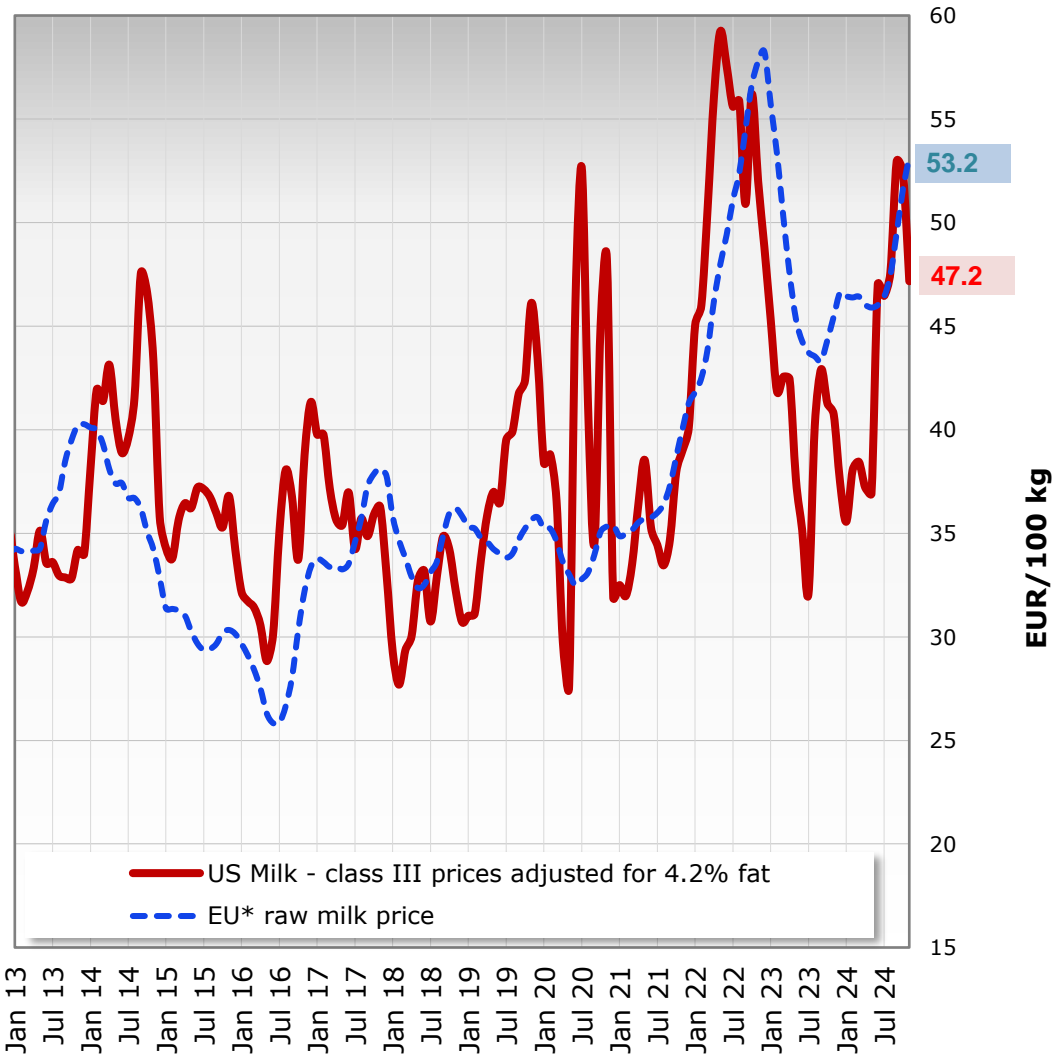

**U.S. latest Milk Prices Evolution**

Source : USDA, CLAL, ZuivelNL

\* without UK from 02/2020 onwards

**New Zealand latest Milk Prices Evolution**

Source : USDA, CLAL, ZuivelNL

\* without UK from 02/2020 onwards

## U.S. and New Zealand Milk Prices Evolution

Source : : USDA, ZuivelNL, CLAL

\* without UK from 02/2020 onwards